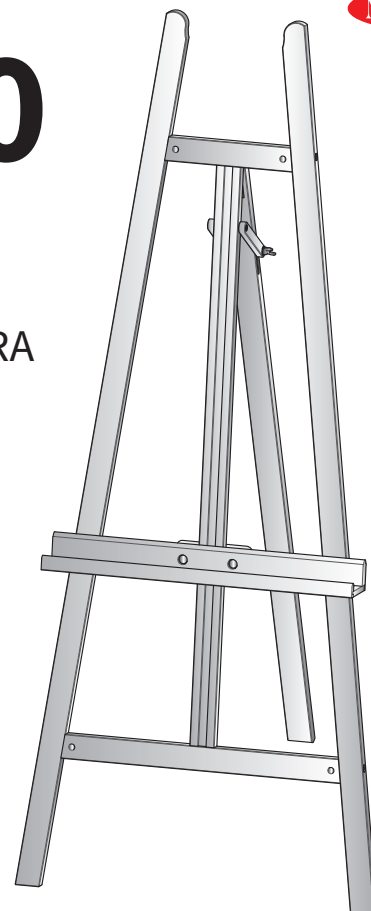

# M/20

CAVALLETTO LIRA  
LYRE EASEL

Istruzioni video  
Video instructions

- 1** x1 Asta centrale fissa  
Fixed central post
- 2** x1 Traversa superiore  
Upper crossbar
- 3** x1 Traversa inferiore  
Lower crossbar
- 4** x2 Asta laterale  
Side post
- 5** x1 Cassetta porta tele  
Canvas/brush tray
- 6** x1 Supporto scorrevole cassetta  
Canvas tray sliding brace

max cm. 85 • 33½"

**1**

**2**

- A** x1
- B** x4
- C** x4

**3**

- D** x2
- E** x2
- F** x2