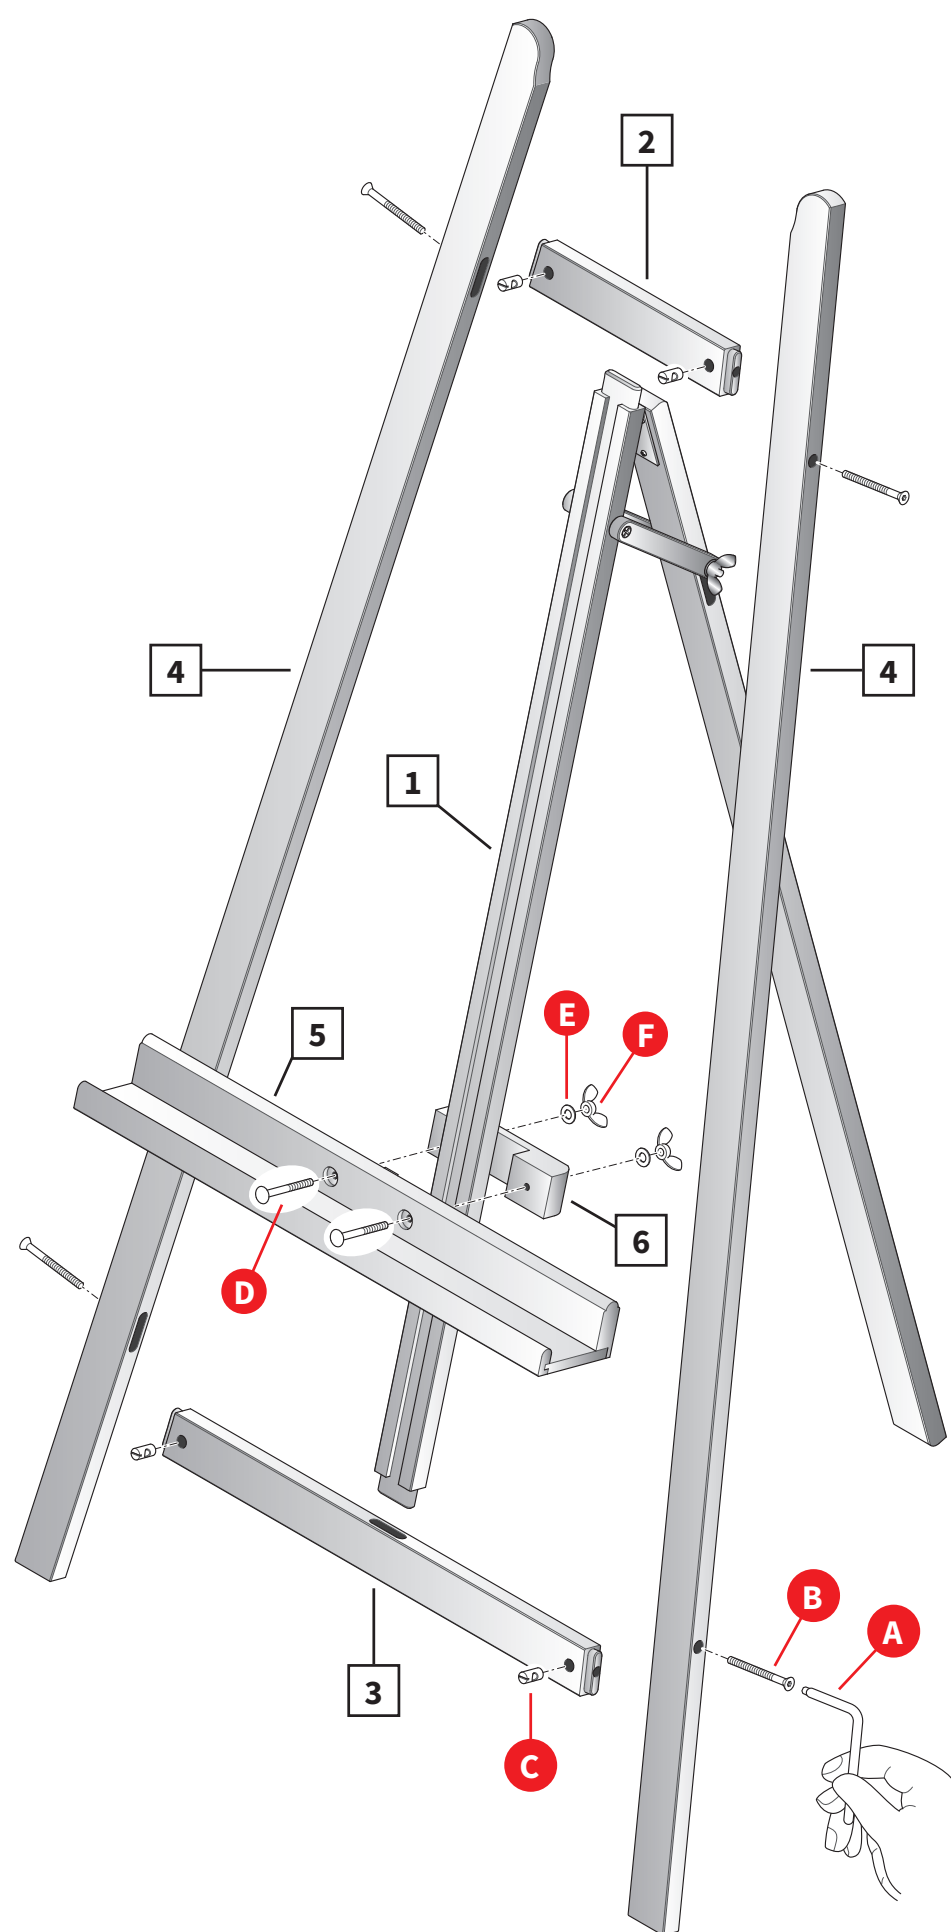

# M/20

CAVALLETTO LIRA  
LYRE EASEL

Istruzioni video  
Video instructions

- 1** x1 Asta centrale fissa  
Fixed central post
- 2** x1 Traversa superiore  
Upper crossbar
- 3** x1 Traversa inferiore  
Lower crossbar
- 4** x2 Asta laterale  
Side post
- 5** x1 Cassetta porta tele  
Canvas/brush tray
- 6** x1 Supporto scorrevole cassetta  
Canvas tray sliding brace

- A** x1 mm. 4 
- B** x4 mm. 6x70 
- C** x4 mm. 10x20x6 
- D** x2 mm. 6x60 
- E** x2 mm. 6x13 
- F** x2 mm. 6 

Tela max 10 Kg  
Canvas max 22 lbs

5 Kg  
11 lbs

cm. 160 • 63"

max cm. 130 • 51"

cm. 65 • 25½"

max cm. 85 • 33½"

**1**

**2**

- A** x1
- B** x4
- C** x4

**3**

- D** x2
- E** x2
- F** x2