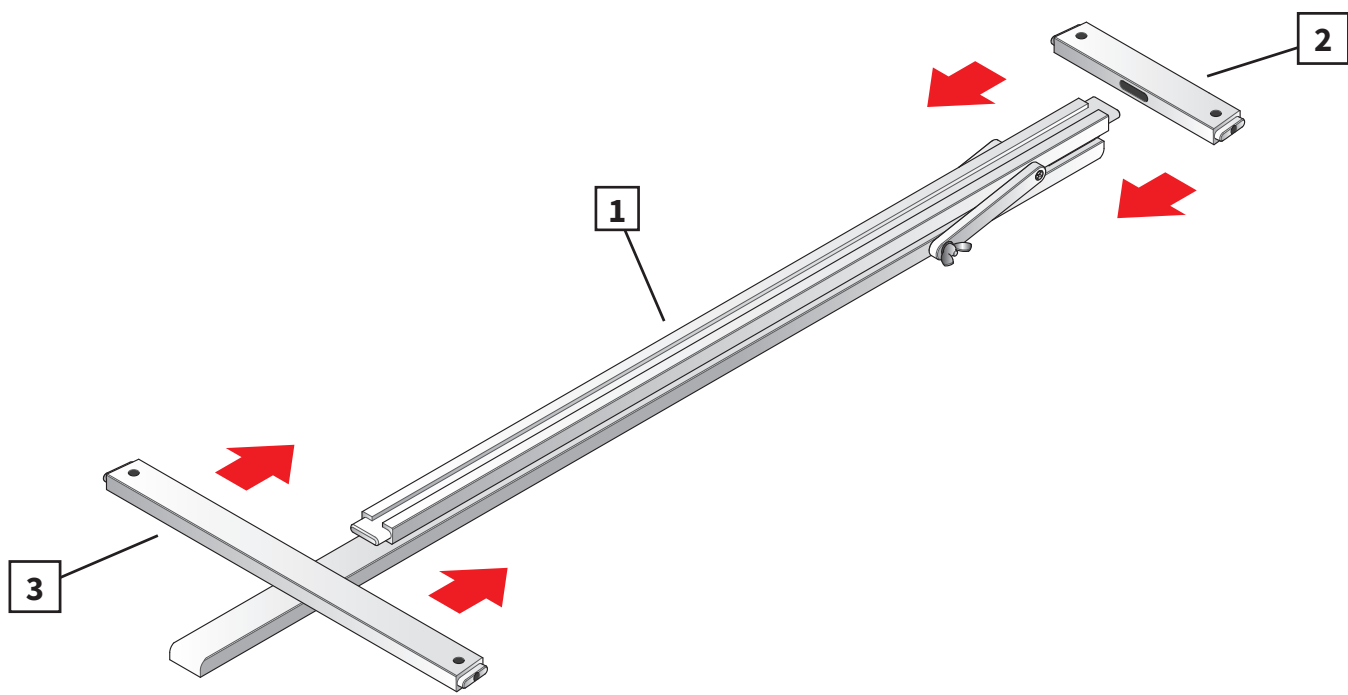

# M/20

CAVALLETTO LIRA  
LYRE EASEL

Istruzioni video  
Video instructions

- 1** x1 Asta centrale fissa  
Fixed central post
- 2** x1 Traversa superiore  
Upper crossbar
- 3** x1 Traversa inferiore  
Lower crossbar
- 4** x2 Asta laterale  
Side post
- 5** x1 Cassetta porta tele  
Canvas/brush tray
- 6** x1 Supporto scorrevole cassetta  
Canvas tray sliding brace

max cm. 85 • 33½"

**1**

**2**

- A** x1
- B** x4
- C** x4

**3**

- D** x2
- E** x2
- F** x2