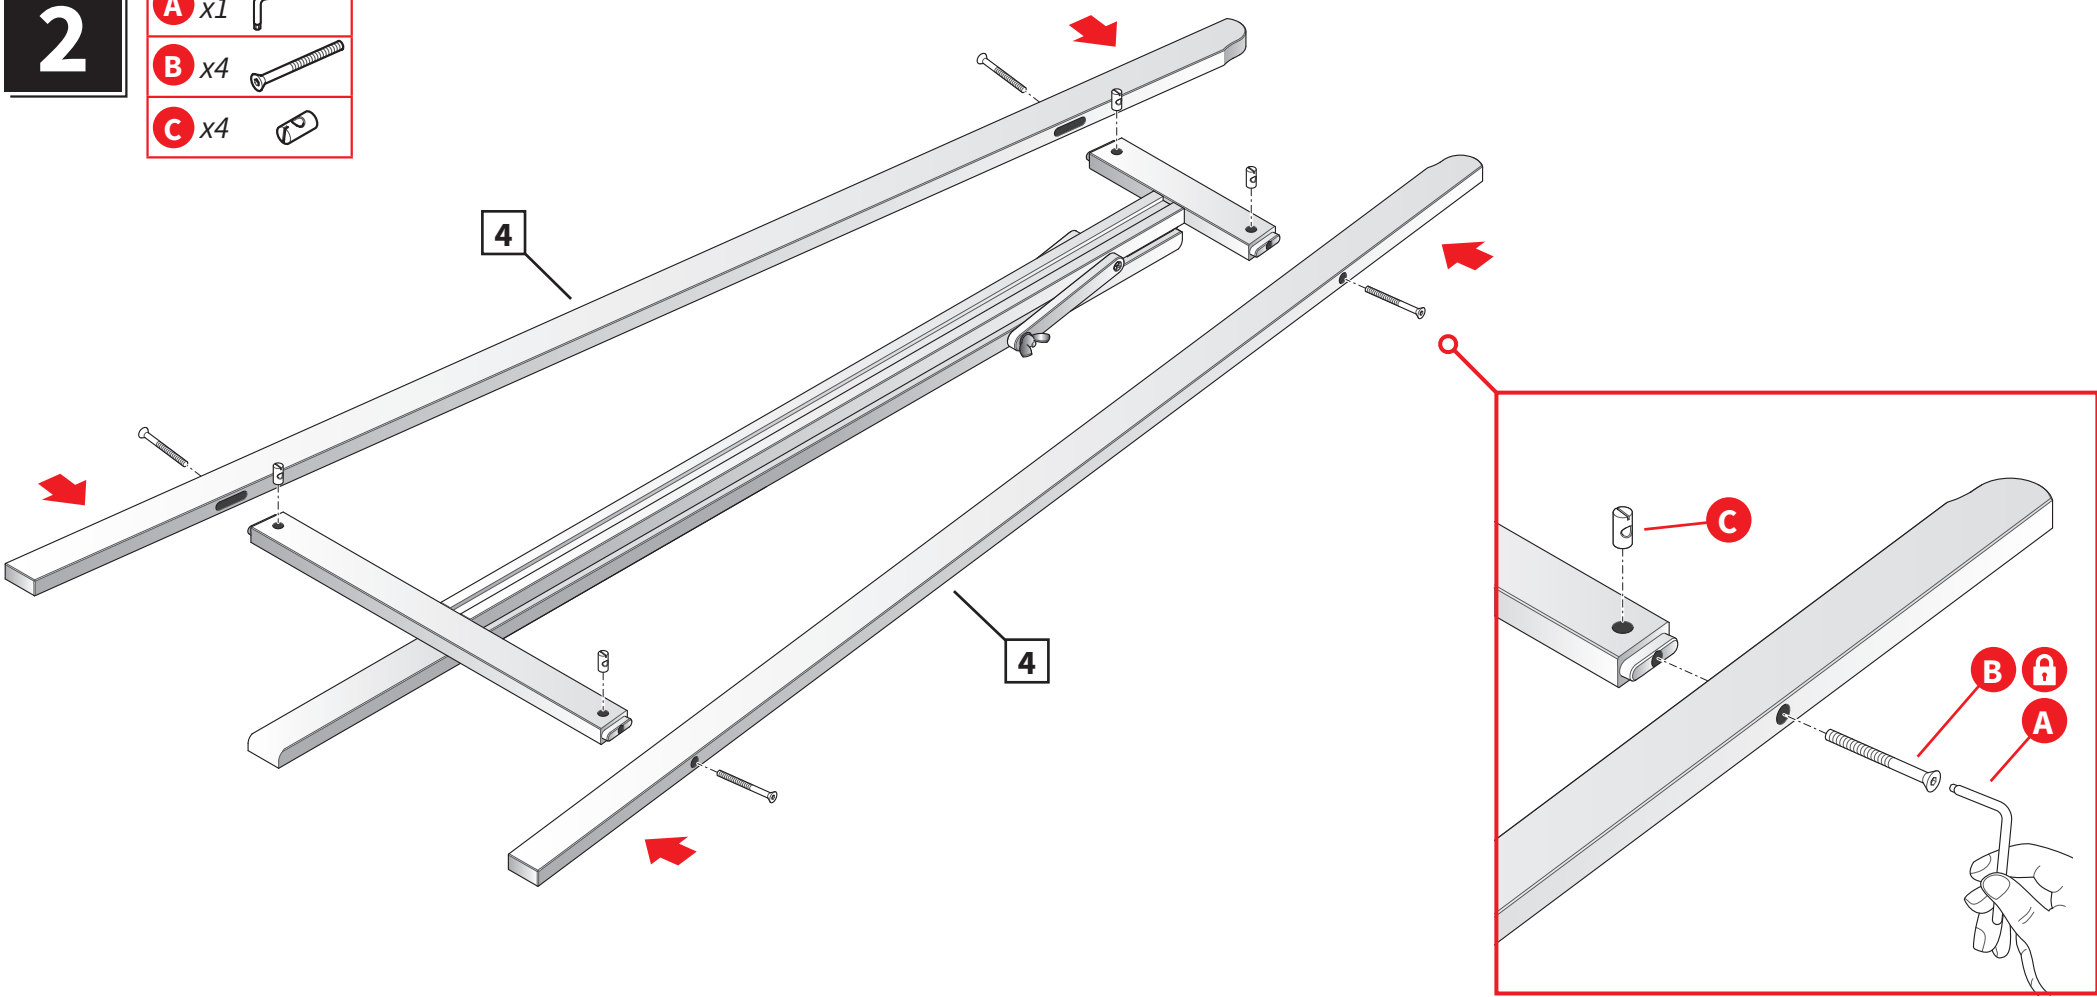

# M/20

CAVALLETTO LIRA  
LYRE EASEL

Istruzioni video  
Video instructions

- 1** x1 Asta centrale fissa  
Fixed central post
- 2** x1 Traversa superiore  
Upper crossbar
- 3** x1 Traversa inferiore  
Lower crossbar
- 4** x2 Asta laterale  
Side post
- 5** x1 Cassetta porta tele  
Canvas/brush tray
- 6** x1 Supporto scorrevole cassetta  
Canvas tray sliding brace

- A** x1 mm. 4 
- B** x4 mm. 6x70 
- C** x4 mm. 10x20x6 
- D** x2 mm. 6x60 
- E** x2 mm. 6x13 
- F** x2 mm. 6 

Tela max 10 Kg  
Canvas max 22 lbs

5 Kg  
11 lbs

cm. 160 • 63"

max cm. 130 • 51"

cm. 65 • 25½"

max cm. 85 • 33½"

**1**

**2**

- A** x1
- B** x4
- C** x4

**3**

- D** x2
- E** x2
- F** x2