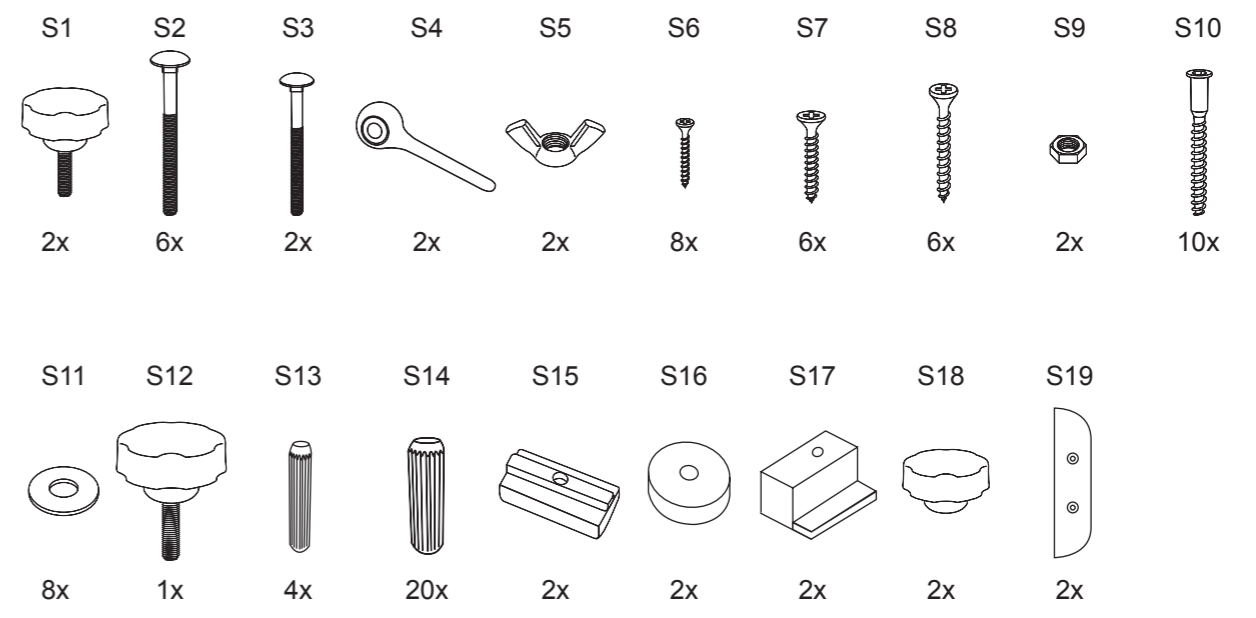

Barcelona

MUSEO[®]
QUALITY ARTIST EASELS

7

8

1

3

2

4

5

6

Parts

Tools